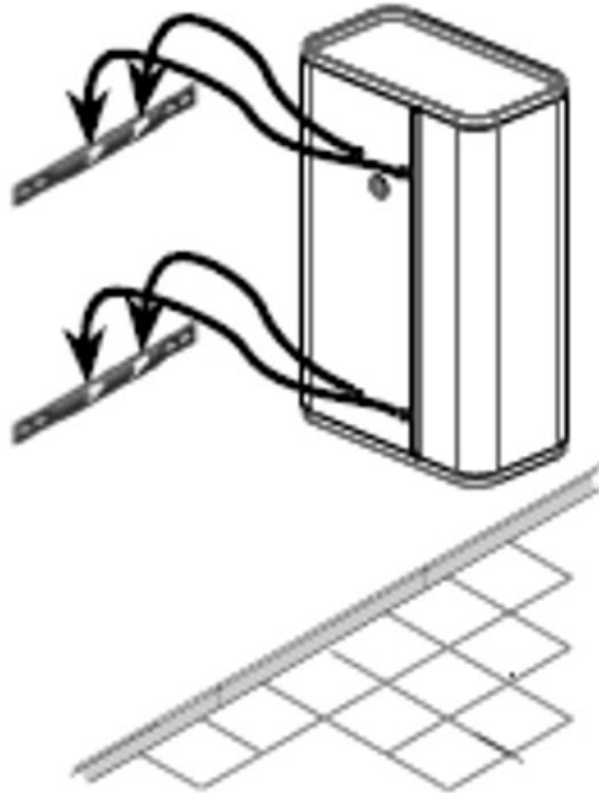

# VERTICAL INSTALLATION DIMENSIONS FOR ATLANTIC VERTIGO

## INSTALLATION DIMENSIONS (in mm)

MODEL	DIMENSIONS (mm)		
	A	B	C
Vertigo 25 litre	435	280	165
Vertigo 40 litre	610	500	155
Vertigo 65 litre	975	700	115
Vertigo 80 litre	1185	800	115

# HORIZONTAL INSTALLATION DIMENSIONS FOR ATLANTIC VERTIGO