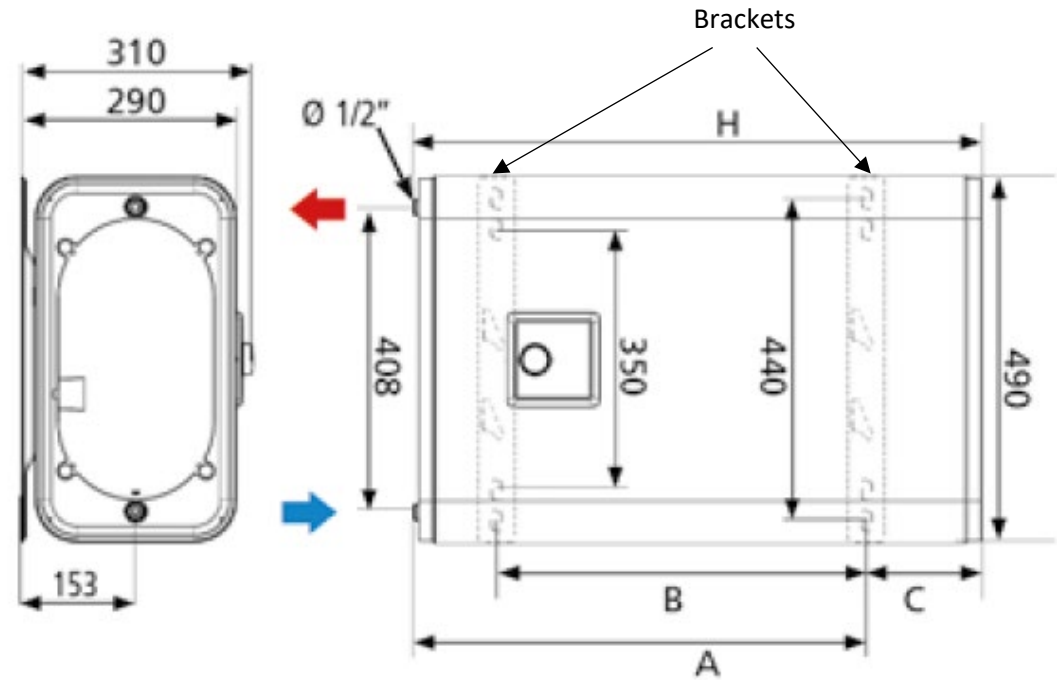

# VERTICAL INSTALLATION DIMENSIONS FOR ATLANTIC VERTIGO

## INSTALLATION DIMENSIONS (in mm)

MODEL	DIMENSIONS (mm)		
	A	B	C
Vertigo 25 litre	435	280	165
Vertigo 40 litre	610	500	155
Vertigo 65 litre	975	700	115
Vertigo 80 litre	1185	800	115

# HORIZONTAL INSTALLATION DIMENSIONS FOR ATLANTIC VERTIGO