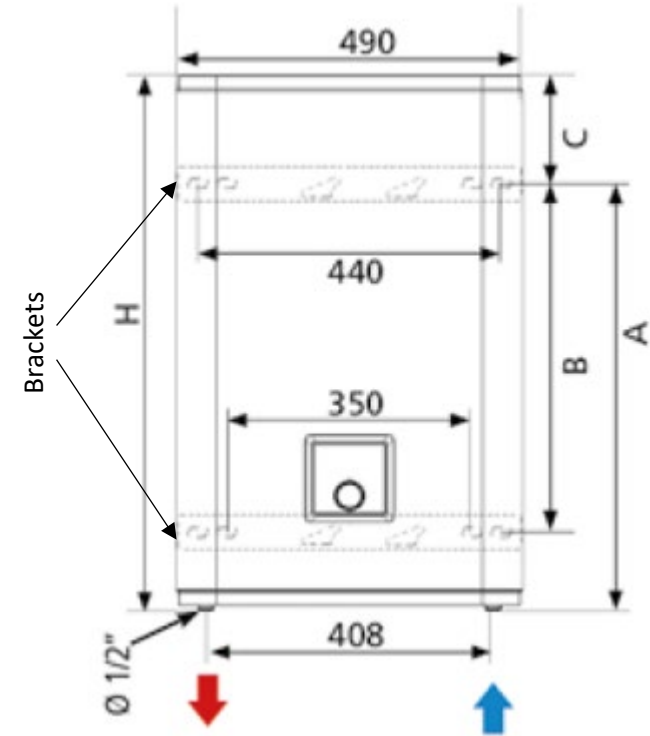

# VERTICAL INSTALLATION DIMENSIONS FOR ATLANTIC VERTIGO

## INSTALLATION DIMENSIONS (in mm)

MODEL	DIMENSIONS (mm)		
	A	B	C
Vertigo 25 litre	435	280	165
Vertigo 40 litre	610	500	155
Vertigo 65 litre	975	700	115
Vertigo 80 litre	1185	800	115

# HORIZONTAL INSTALLATION DIMENSIONS FOR ATLANTIC VERTIGO