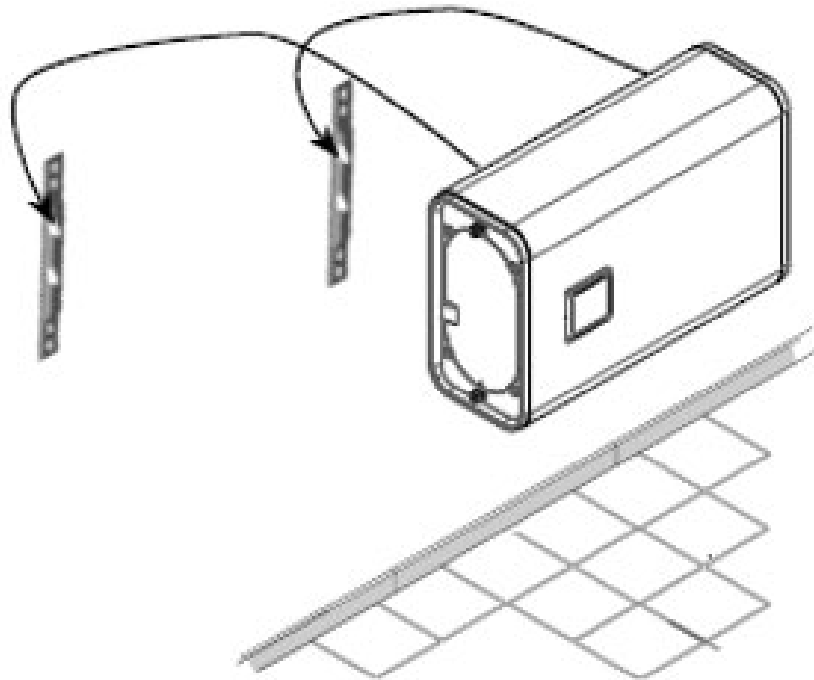

HORIZONTAL INSTALLATION DIMENSIONS FOR ATLANTIC VERTIGO

INSTALLATION DIMENSIONS (in mm)

MODEL	DIMENSIONS (mm)		
	A	B	C
Vertigo 25 litre	435	280	165
Vertigo 40 litre	610	500	155
Vertigo 65 litre	975	700	115
Vertigo 80 litre	1185	800	115